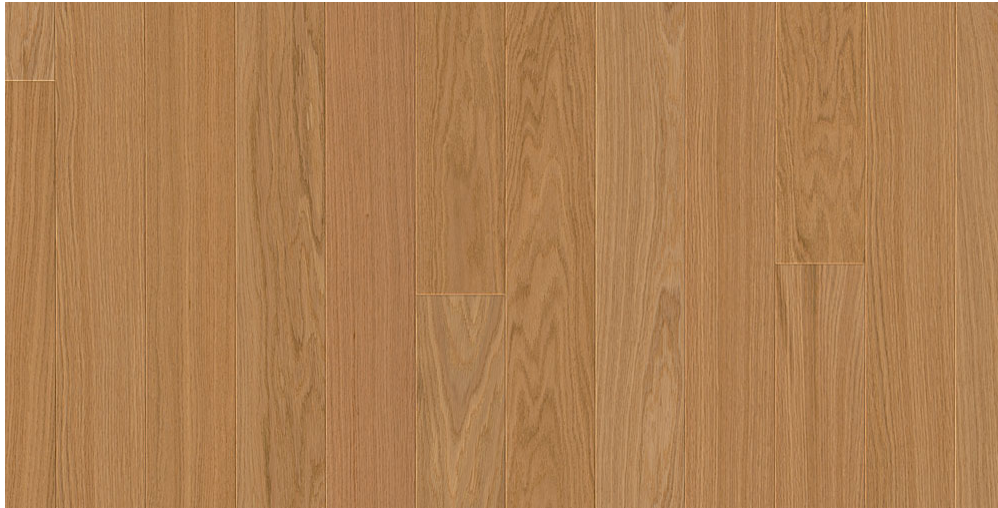

# PRODUCT SPECIFICATION

PRODUCT NAME	Oak Stockholm
RANGE	Mikasa Pristine
COLLECTIONS	City
CONFIGURATION	1 Strip
WOOD SPECIES	Oak
EDGE	Bevelled Edges
SURFACE COLOR	Natural
SURFACE FINISH	Matt Lacquer
SURFACE TEXTURE	Brushed
JOINT	PlankLoc®, Glueless
THICKNESS (MM)	15
CONSTRUCTION	3 layers
VENEER THICKNESS (MM)	Upto 3
MOISTURE CONTENT	Delivery at app. 7-9%.
CONTENTCORE MATERIAL PINE	Pine
FORMALDEHYDE EMISSION	Complies EU E1 norms for formaldehyde emissions.

PLANK DIMENSIONS	<p>2100 mm x 185 mm</p> <p>2100 mm x 135 mm</p> <p>1800 mm x 185 mm</p> <p>1800 mm x 135 mm</p> <p>2400 mm x 210 mm</p>
WARRANTY	30 Years in a residential environment
COLOR CHANGE	Wood is a natural product and changes color with time when exposed to light
INSTALLATION	Floating / Glue down
PLANKS/SQ.MTRS/WEIGHT PER PACK	<p>Qty (per pack) : 06 Planks</p> <p>Sq. Mtrs / Packs : 1.46 m2 - 3.02 m2</p> <p>Weight / pack(Kg) : 12.80kg - 23.40 Kg</p>