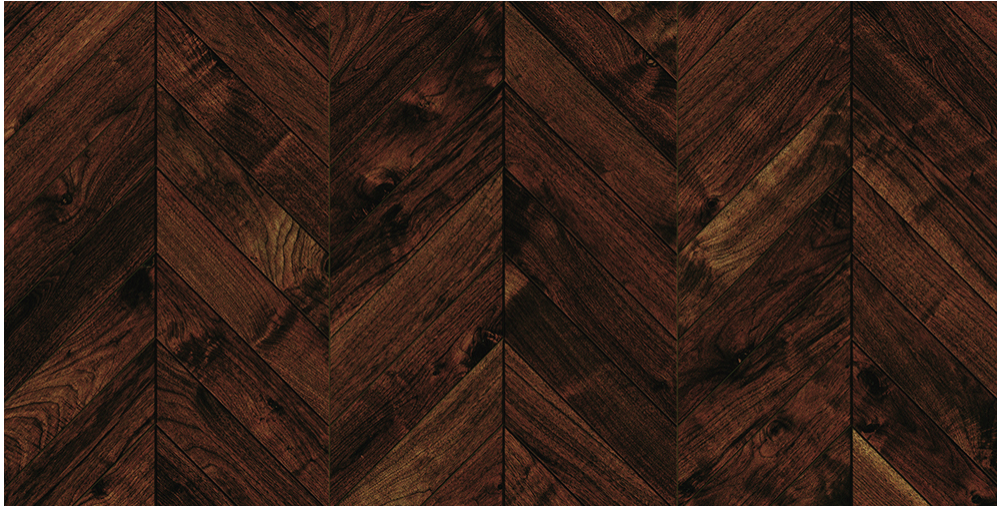

PRODUCT SPECIFICATIONS

PRODUCT SPECIFICATION

PRODUCT NAME	Noce Rosso
RANGE	Mikasa Pristine
COLLECTIONS	Chevron
CONFIGURATION	1 Strip
WOOD SPECIES	Walnut
EDGE	Bevelled Edges
SURFACE COLOR	Stained
SURFACE FINISH	Satin Lacquer
SURFACE TEXTURE	Non Brushed
JOINT	PlankLoc + T&G
THICKNESS (MM)	15
CONSTRUCTION	3 layers
VENEER THICKNESS (MM)	upto 3
MOISTURE CONTENT	Delivery at app. 7-9%.

CONTENTCORE MATERIAL PINE	Pine
FORMALDEHYDE EMISSION	Complies EU E1 norms for formaldehyde emissions.
PLANK DIMENSIONS	450mmX90MM
WARRANTY	30 Years in a residential environment
COLOR CHANGE	Wood is a natural product and changes color with time when exposed to light
INSTALLATION	Floating / Glue down
GRADING	Rustic
PLANKS/SQ.MTRS/WEIGHT PER PACK	Qty (per pack) : 12 Planks Sq. Mtrs / Packs: 0.486 Weight / pack(Kg): 4.36 Kgs.