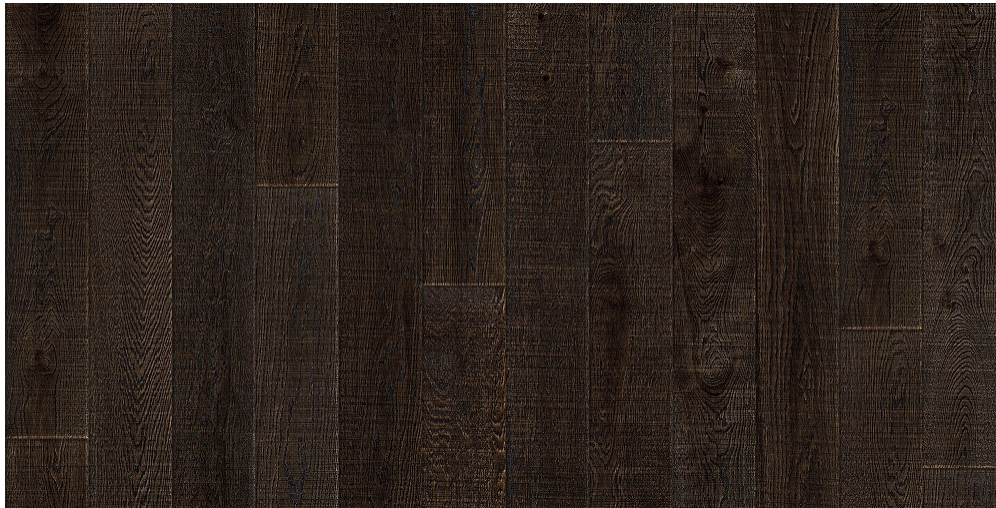

PRODUCT SPECIFICATIONS

PRODUCT SPECIFICATION

PRODUCT NAME	Oak Fosse
RANGE	Mikasa Pristine
COLLECTIONS	Arte
CONFIGURATION	1 Strip
WOOD SPECIES	Oak
EDGE	Bevelled Edges
SURFACE COLOR	Stained
SURFACE FINISH	Matt Lacquer
SURFACE TEXTURE	Saw Cut + Brushed
JOINT	PlankLocÂ®, Glueless
THICKNESS (MM)	15
CONSTRUCTION	3 layers
VENEER THICKNESS (MM)	Upto 3
MOISTURE CONTENT	Delivery at app. 7-9%.

CONTENTCORE MATERIAL PINE	Pine
FORMALDEHYDE EMISSION	Complies EU E1 norms for formaldehyde emissions.
PLANK DIMENSIONS	1800 mm x 135 mm 1800 mm x 185 mm 2100 mm x 135 mm 2100 mm x 185 mm
WARRANTY	30 Years in a residential environment
COLOR CHANGE	Wood is a natural product and changes color with time when exposed to light
INSTALLATION	Floating / Glue down
GRADING	Rustic
PLANKS/SQ.MTRS/WEIGHT PER PACK	Qty (per pack) : 06 Planks Sq. Mtrs / Packs : 1.46 m ² - 2.83 m ² Weight / pack(Kg) : 12.80kg - 23.40 Kg