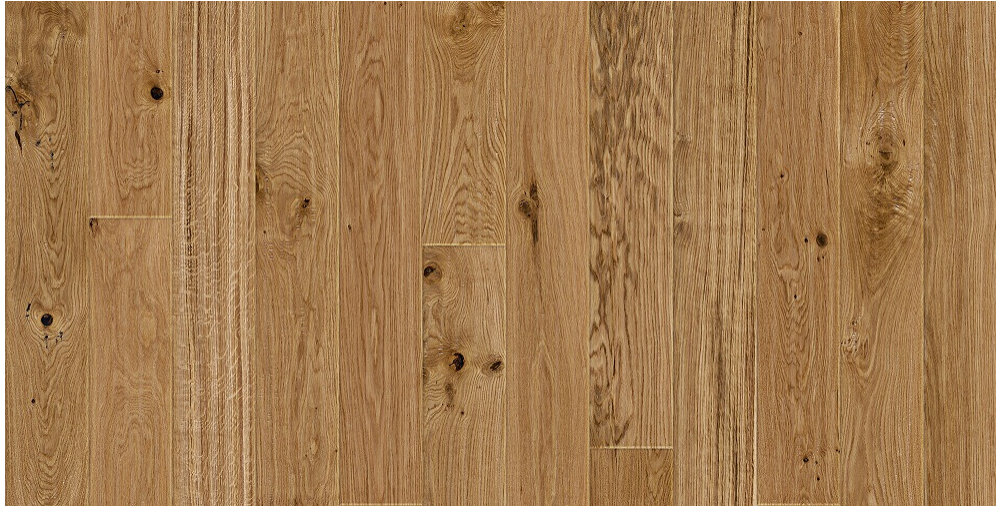

PRODUCT SPECIFICATIONS

PRODUCT SPECIFICATION

PRODUCT NAME	Oak Fossil
RANGE	Mikasa Pristine
COLLECTIONS	Arte
CONFIGURATION	1 Strip
WOOD SPECIES	Oak
EDGE	Bevelled Edges
SURFACE COLOR	Natural
SURFACE FINISH	Matt Lacquer
SURFACE TEXTURE	Handscraped + Brushed
JOINT	PlankLocÂ® , Glueless
THICKNESS (MM)	15
CONSTRUCTION	3 layers
VENEER THICKNESS (MM)	Upto 3
MOISTURE CONTENT	Delivery at app. 7-9%.

CONTENTCORE MATERIAL PINE	Pine
FORMALDEHYDE EMISSION	Complies EU E1 norms for formaldehyde emissions.
PLANK DIMENSIONS	1800 mm x 135 mm 1800 mm x 185 mm 2100 mm x 135 mm 2100 mm x 185 mm
WARRANTY	30 Years in a residential environment
COLOR CHANGE	Wood is a natural product and changes color with time when exposed to light
INSTALLATION	Floating / Glue down
GRADING	Rustic
PLANKS/SQ.MTRS/WEIGHT PER PACK	Qty (per pack) : 06 Planks Sq. Mtrs / Packs : 1.46 m ² - 2.83 m ² Weight / pack(Kg) : 12.80kg - 23.40 Kg