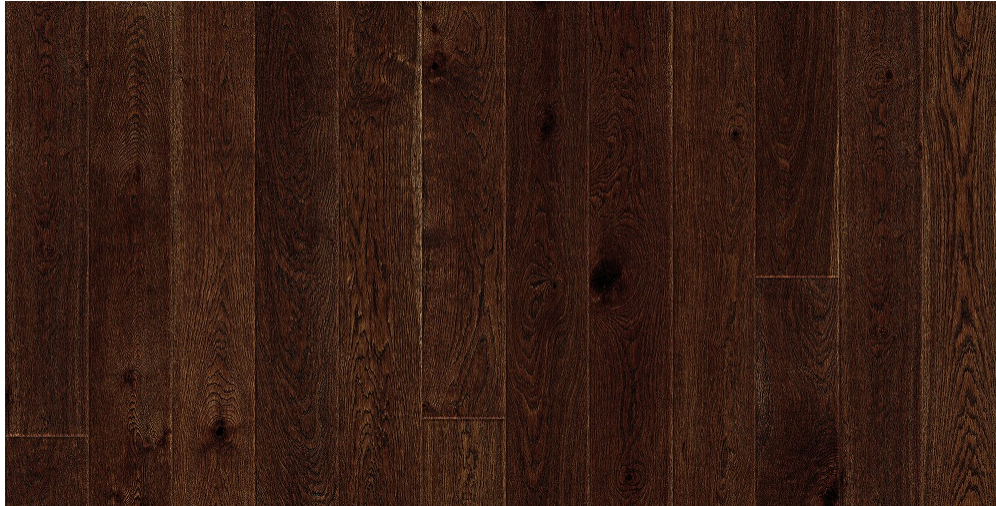

PRODUCT SPECIFICATIONS

PRODUCT SPECIFICATION

PRODUCT NAME	Oak Velour
RANGE	Mikasa Pristine
COLLECTIONS	Palace
CONFIGURATION	1 Strip
WOOD SPECIES	Oak
EDGE	Bevelled Edges
SURFACE COLOR	Stained
SURFACE FINISH	Matt Lacquer
SURFACE TEXTURE	Brushed
JOINT	PlankLocÂ® , Glueless
THICKNESS (MM)	15
CONSTRUCTION	3 layers
VENEER THICKNESS (MM)	Upto 3
MOISTURE CONTENT	Delivery at app. 7-9%.

CONTENTCORE MATERIAL PINE	Pine
FORMALDEHYDE EMISSION	Complies EU E1 norms for formaldehyde emissions.
PLANK DIMENSIONS	1800 mm x 135 mm 1800 mm x 185 mm 2100 mm x 135 mm 2100 mm x 185 mm
WARRANTY	30 Years in a residential environment
COLOR CHANGE	Wood is a natural product and changes color with time when exposed to light
INSTALLATION	Floating / Glue down
GRADING	Rustic
PLANKS/SQ.MTRS/WEIGHT PER PACK	Qty (per pack) : 06 Planks Sq. Mtrs / Packs : 1.46 m ² - 2.83 m ² Weight / pack(Kg) : 12.80kg - 23.40 Kg