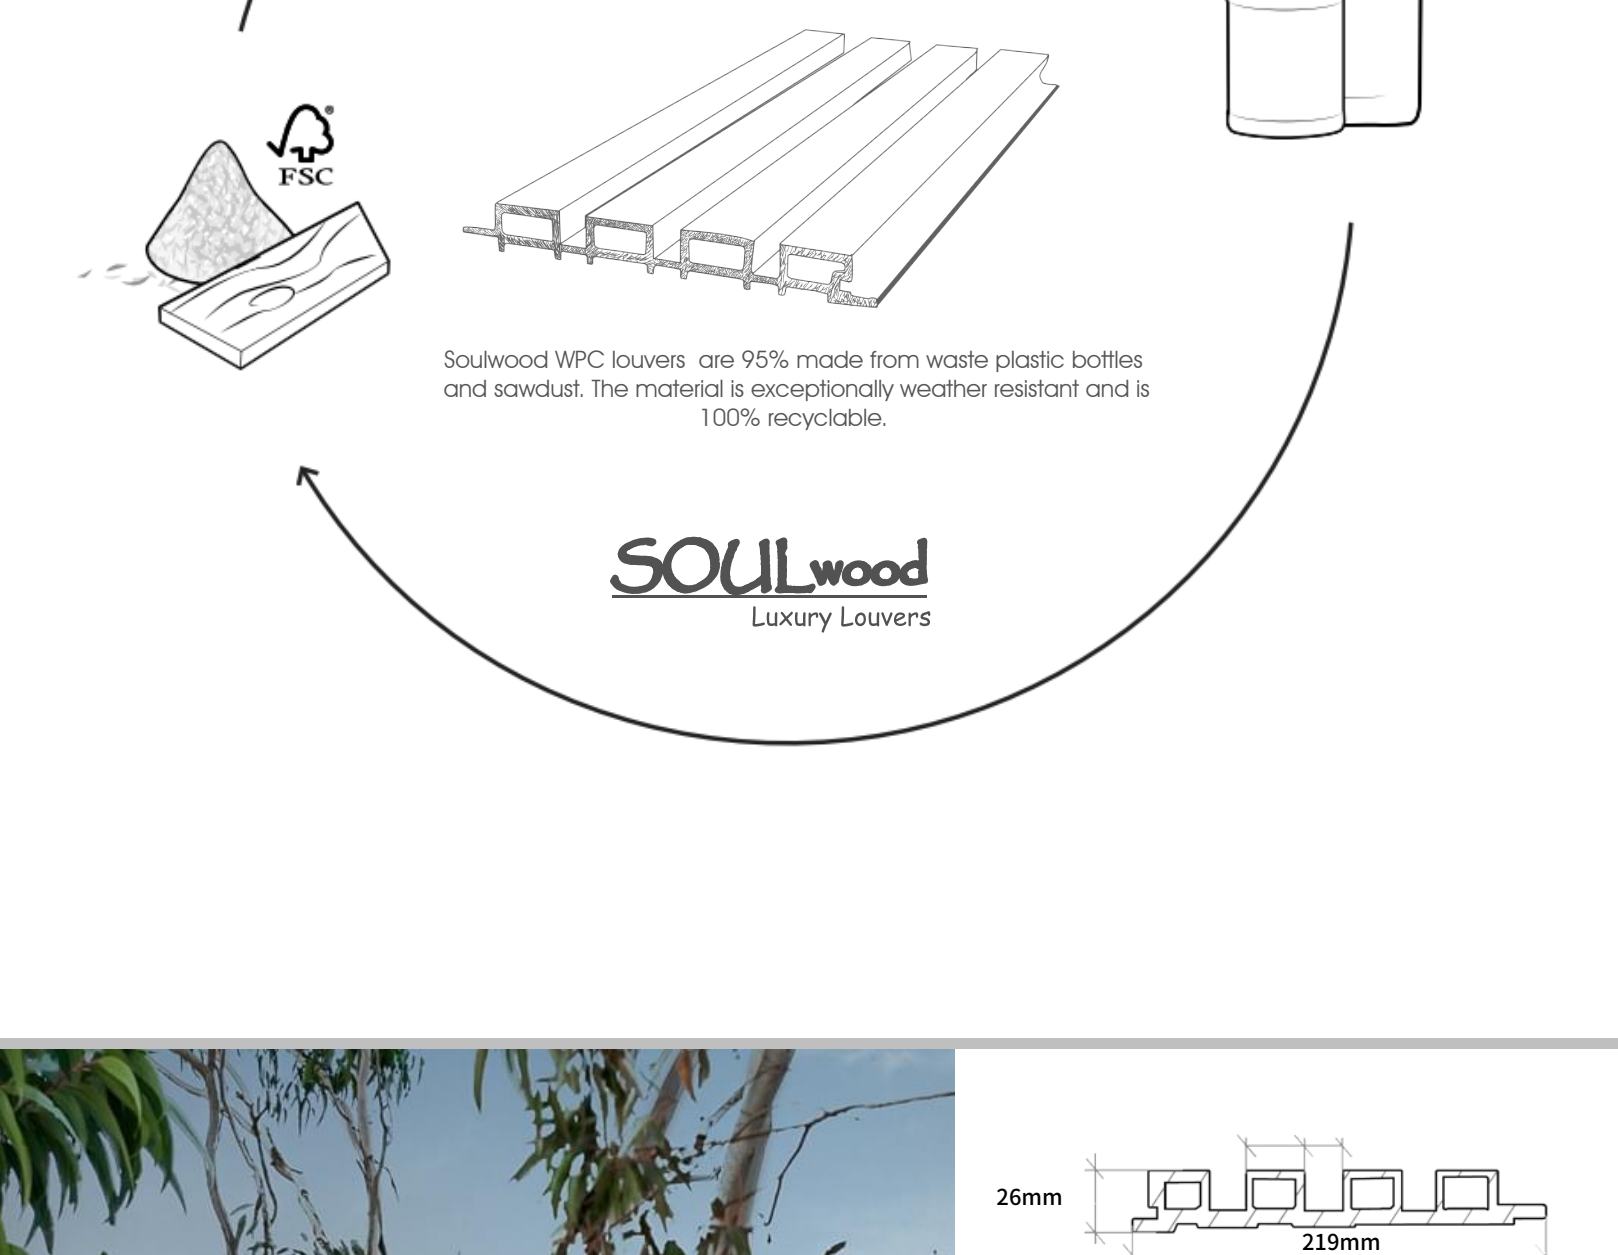

SOUWood | *Outdoor coextrusion wpc cladding*
Luxury Louvers

- Original Material, longer Life**
Natural Wood Texture
- Durable & Stable
 - Easy to Install
 - Easy to Clean
 - Anti Termites
 - Sound Reduction
 - 100% waterproof

Your space is your sanctuary and our Louvers offer an elegant look to your space while making you feel close to nature. A cost effective and durable way of decorating your walls with (WPC/Panel/fluted panels) which will stand the test of time without fading, discoloring or breaking as its 100% water & termite resistant. Panel/Louvers are versatile and resilient so can be used in plethora of spaces such as homes, offices, hotels, clubs, gymnasium, hospitals etc. We offer a remarkable collection of colors & styles to suit an elite taste.

OUTDOOR COEXTRUSION WPC CLADDING

26mm

26mm
SIZE: 2900 • 219•26mm
AREA: 1PCS=6.85SQ. FT

101 Charcoal grey

101 Charcoal grey
26mm

26mm

26mm
SIZE: 2900 • 219•26mm
AREA: 1PCS=6.85SQ. FT

707 Teak

707 Teak
26mm

26mm

26mm
SIZE: 2900 • 219•26mm
AREA: 1PCS=6.85SQ. FT

303 Thermo

303 Thermo
26mm

26mm

26mm
SIZE: 2900 • 219•26mm
AREA: 1PCS=6.85SQ. FT

606 IPE