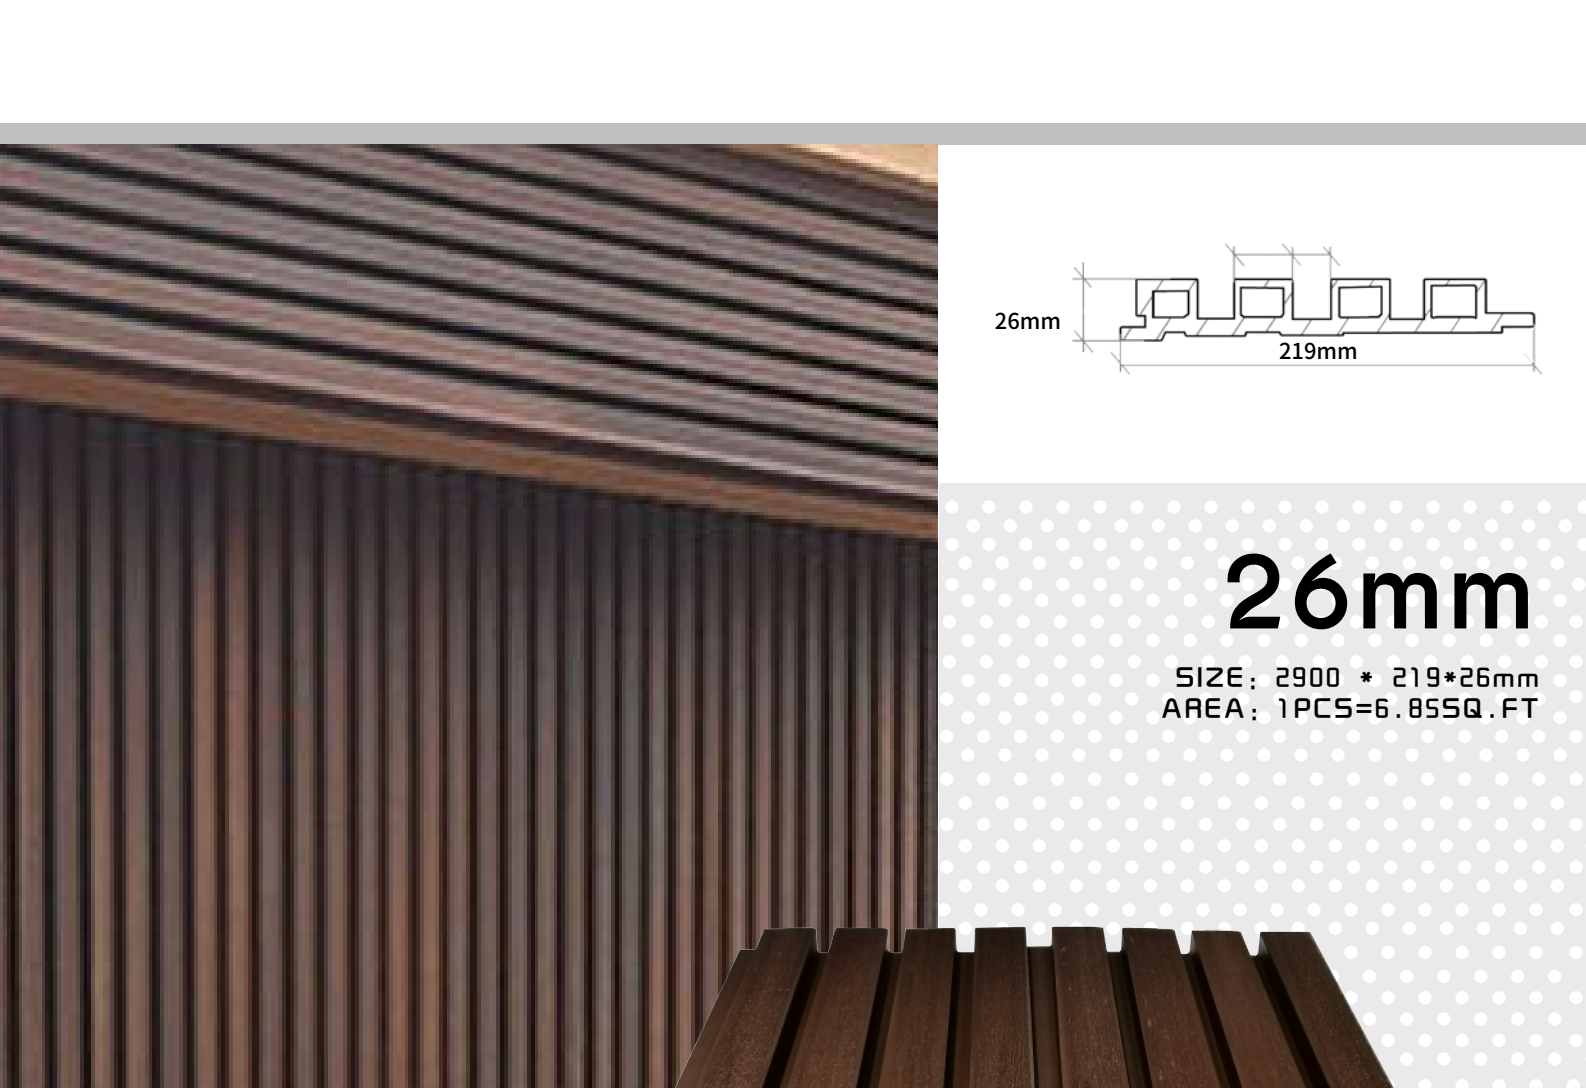

OUTDOOR COEXTRUSION WPC CLADDING

26mm

26mm
SIZE: 2900 • 219•26mm
AREA: 1PCS=6.85SQ. FT

101 Charcoal grey

101 Charcoal grey
26mm

26mm

26mm
SIZE: 2900 • 219•26mm
AREA: 1PCS=6.85SQ. FT

707 Teak