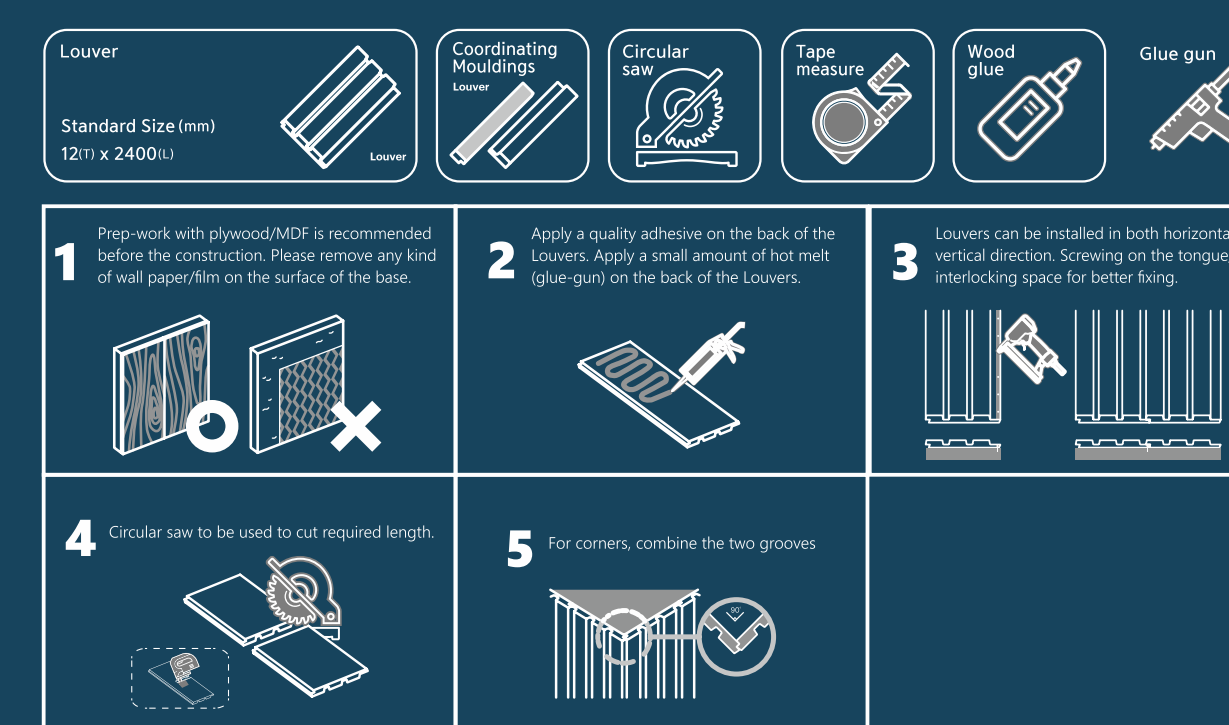

SPECIAL FEATURES

CERTIFICATION

CONSTRUCTION GUIDE

Installation Tools

LOUVER HANDLING PRECAUTIONS

info@europratik.com | follow us on
www.europratik.com | Instagram | Facebook

Mobile App Search : europratik

Recommended Euro Pratik
Special Purpose Adhesive

2022 Collection