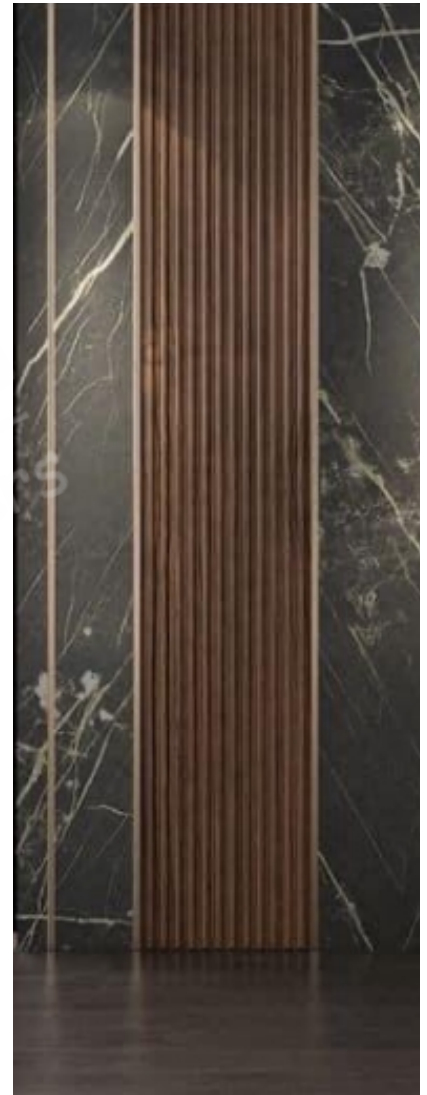

SOUWood
Luxury Louvers

14189

NAME : INDOOR WPC PANEL
SIZE : 2900 * 204*14mm
CODE : 14189
AREA : 20PC S=11.31SQM/CTN

14189

Indoor WPC Louvers

SOUWood
Luxury Louvers

14908

NAME: INDOOR WPC PANEL
SIZE: 2900 * 204*14mm
CODE: 14908
AREA: 20PC S=11.31SQM/CTN

14908

Indoor WPC Louvers

SOUWood
Luxury Louvers

14919

NAME: INDOOR WPC PANEL
SIZE: 2900 * 204*14mm
CODE: 14919
AREA: 20PC S=11.31SQM/CTN

14919

Indoor WPC Louvers

SOULwood
Luxury Louvers