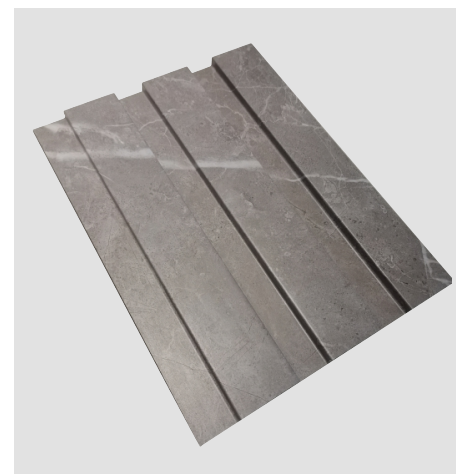

14018

NAME: INDOOR WPC PANEL
SIZE: 2900 * 204*14mm
CODE: 14018
AREA: 20PC S=11.31SQM/CTN

14018

Indoor WPC Louvers

SOUWood
Luxury Louvers

14023

NAME: INDOOR WPC PANEL
SIZE: 2900 * 204*14mm
CODE: 14023
AREA: 20PC S=11.31SQM/CTN

14023

Indoor WPC Louvers

SOUWood
Luxury Louvers

14031

NAME: INDOOR WPC PANEL
SIZE: 2900 * 204*14mm
CODE: 14031
AREA: 20PC S=11.31SQM/CTN

14031

Indoor WPC Louvers

SOULwood
Luxury Louvers